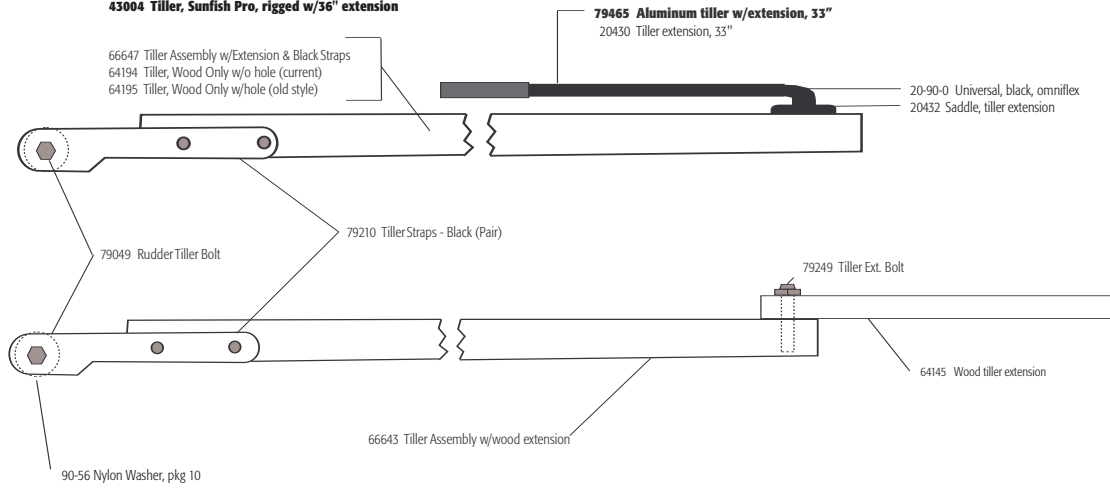

VANGUARD®

Sails & Spars

Sunfish®

Spar Sets

- 62405 Boom, upper
- 79630 Upper booms, complete - 6
- 62401 Mast, sunfish, complete
- 79632 Masts, complete - 3
- 99228 Sunfish pro lower boom (includes (2) 80-23-0, cleat clam, aluminum
- 99229 Sunfish pro boom set (mast, upper boom, lower boom, quick adj. gooseneck, interlocking eyebolts)

Sails

- 22063 White race

79520 Race Upgrade

- 43327 Block, hexaratchet
- 10071 Spring
- 80-23-0 Cleat, clam, aluminum, need 2
- 60-53 Rivets (4)
- 22063 White race sail
- 79055 Quick adjust gooseneck
- 20039 Mainsheet, Rooster
- Acorn nut

Sunfish Pro

43004 Tiller, Sunfish Pro, rigged w/36" extension

- 66677 Daggerboard, complete
- 90-24 Daggerboard stop set
- 66618 Wood daggerboard (not shown)
- 79051 Wood daggerboard spring

Accessories

- 20020 Tune-a-fish Kit Includes -
 - Mainsheet, Halyard, Outhauls
 - Sail clips, universal, hiking strap
- 38105 Blade carrier, straps
- 38103 Spar bag
- 38110 Snoot Boot
- 80517 Kingfisher wind indicator
- 43216 Feather Mate wind indicator
- 80520 Wind indicator, Kingfisher K100
- 30-33-0 Bag, cat bag, 5" for viking inspection port
- 35-33-0 Bag, fat bag, 5" for viking inspection port
- 11302 Inspection port, 5", gray