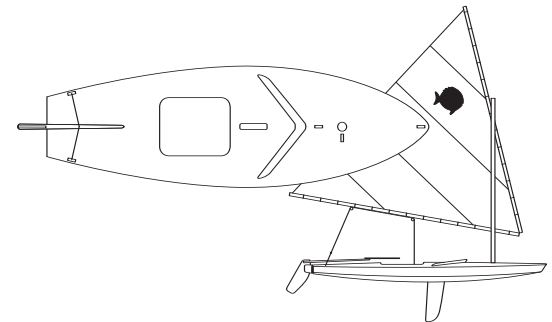

Sunfish

Parts Locator

Vanguard Sailboats
300 Highpoint Avenue
Portsmouth, RI 02871
www.teamvanguard.com

**For the dealer
nearest you, call**
800.966.SAIL

79260 Bailer Complete

Hull & Deck Fittings

Sails

- 21040 Bora Bora
- 21640 Bora Bora w/ window
- 21004 Green & White
- 21005 Sunrise
- 21605 Sunrise w/ window
- 21006 Carnival
- 21008 Newport
- 21010 Olympic III
- 21011 Storm
- 21025 Seabreeze
- 21023 Red & White
- 21060 Go Navy
- 21061 Mackinaw
- 21062 Mist
- 22063 White race

Sail Repair Tape

(Pricing found on line/repairs page)

- 38404 Black
- 38402 Green
- 38401 Yellow
- 38399 White
- 38398 Blue
- 38397 Red
- 38412 Pink

Spar Sets

- 62410 Boom set (includes gooseneck & eye bolts)
- 79630 Upper booms, complete - 6
- 79633 Lower booms, complete - 6
- 79632 Masts, complete - 3
- 99228 Sunfish pro lower boom
- 99229 Sunfish pro boom set (mast, upper boom, lower boom, quick adj. gooseneck, interlocking eyebolts)

- 80-23-0 Cleat, dam, aluminum
- 79471 Cleat, dam kit (clam cleats w/rivets)
- 79030 Boom Cap w/eye
- 79513 Boom Cap pins (Pkg 10)

- 62414 Lower Boom with Blocks
- 79066 Sail Rings
- 43114 Swivel Block
- 79106 Block, boom, swivel (includes 43116 eyestay and rivets)