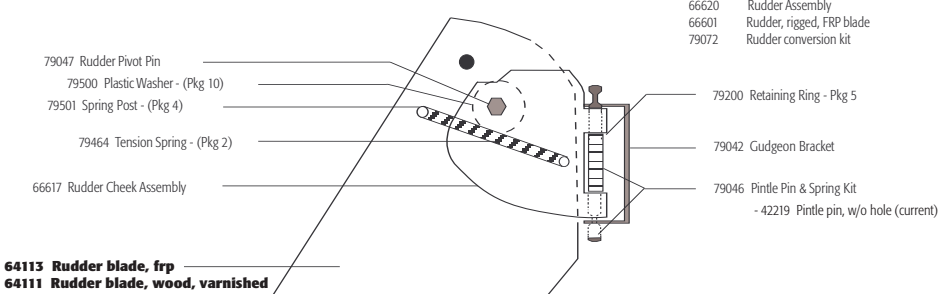

VANGUARD®

Sails & Spars

Sunfish®

Spar Sets

- 62405 Boom, upper
- 79630 Upper booms, complete - 6
- 62401 Mast, sunfish, complete
- 79632 Masts, complete - 3
- 99228 Sunfish pro lower boom (includes (2) 80-23-0, cleat clam, aluminum
- 99229 Sunfish pro boom set (mast, upper boom, lower boom, quick adj. gooseneck, interlocking eyebolts)

Sails

- 22063 White race

79520 Race Upgrade

- 43327 Block, hexaratchet
- 10071 Spring
- 80-23-0 Cleat, clam, aluminum, need 2
- 60-53 Rivets (4)
- 22063 White race sail
- 79055 Quick adjust gooseneck
- 20039 Mainsheet, Rooster
- Acorn nut

Sunfish Pro

43004 Tiller, Sunfish Pro, rigged w/36" extension

- 66677 Daggerboard, complete
- 90-24 Daggerboard stop set
- 66618 Wood daggerboard (not shown)
- 79051 Wood daggerboard spring

Accessories

- 20020 Tune-a-fish Kit Includes -
 - Mainsheet, Halyard, Outhauls
 - Sail clips, universal, hiking strap
- 38105 Blade carrier, straps
- 38103 Spar bag
- 38110 Snoot Boot
- 80517 Kingfisher wind indicator
- 43216 Feather Mate wind indicator
- 80520 Wind indicator, Kingfisher K100
- 30-33-0 Bag, cat bag, 5" for viking inspection port
- 35-33-0 Bag, fat bag, 5" for viking inspection port
- 11302 Inspection port, 5", gray