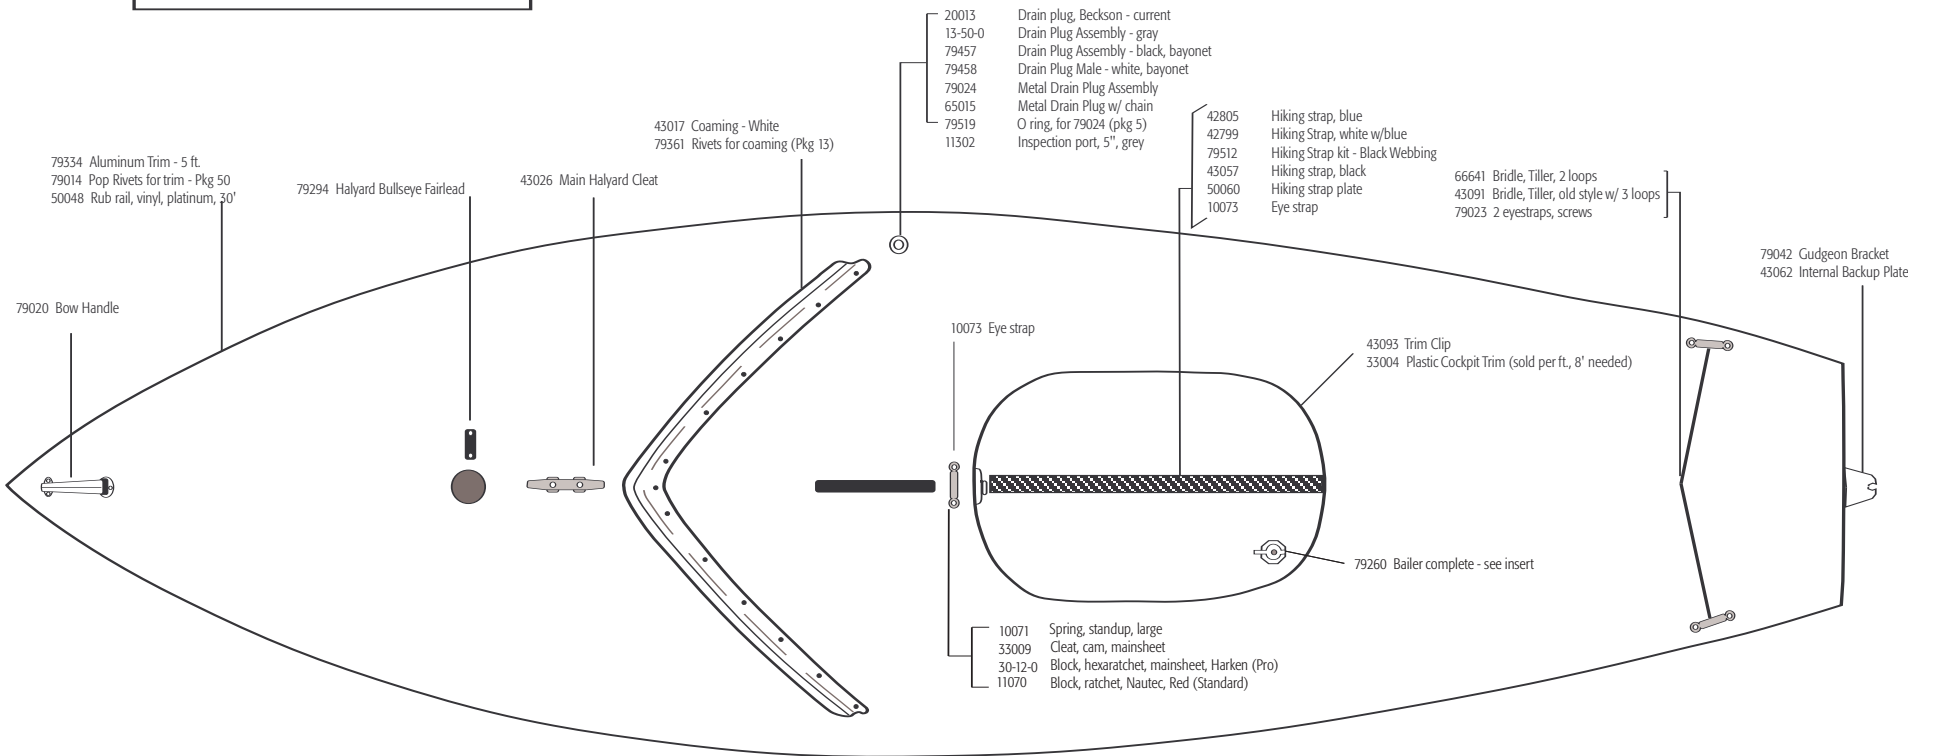

Sunfish

Parts Locator

Vanguard Sailboats
300 Highpoint Avenue
Portsmouth, RI 02871
www.teamvanguard.com

**For the dealer
nearest you, call**
800.966.SAIL

79260 Bailer Complete

Hull & Deck Fittings

Sails

- 21040 Bora Bora
- 21640 Bora Bora w/ window
- 21004 Green & White
- 21005 Sunrise
- 21605 Sunrise w/ window
- 21006 Carnival
- 21008 Newport
- 21010 Olympic III
- 21011 Storm
- 21025 Seabreeze
- 21023 Red & White
- 21060 Go Navy
- 21061 Mackinaw
- 21062 Mist
- 22063 White race

Sail Repair Tape

(Pricing found on line/repairs page)

- 38404 Black
- 38402 Green
- 38401 Yellow
- 38399 White
- 38398 Blue
- 38397 Red
- 38412 Pink

Spar Sets

- 62410 Boom set (includes gooseneck & eye bolts)
- 79630 Upper booms, complete - 6
- 79633 Lower booms, complete - 6
- 79632 Masts, complete - 3
- 99228 Sunfish pro lower boom
- 99229 Sunfish pro boom set (mast, upper boom, lower boom, quick adj. gooseneck, interlocking eyebolts)

Sails

- 22063 White race

79520 Race Upgrade

- 43327 Block, hexaratchet
- 10071 Spring
- 80-23-0 Cleat, clam, aluminum, need 2
- 60-53 Rivets (4)
- 22063 White race sail
- 79055 Quick adjust gooseneck
- 20039 Mainsheet, Rooster
- Acorn nut