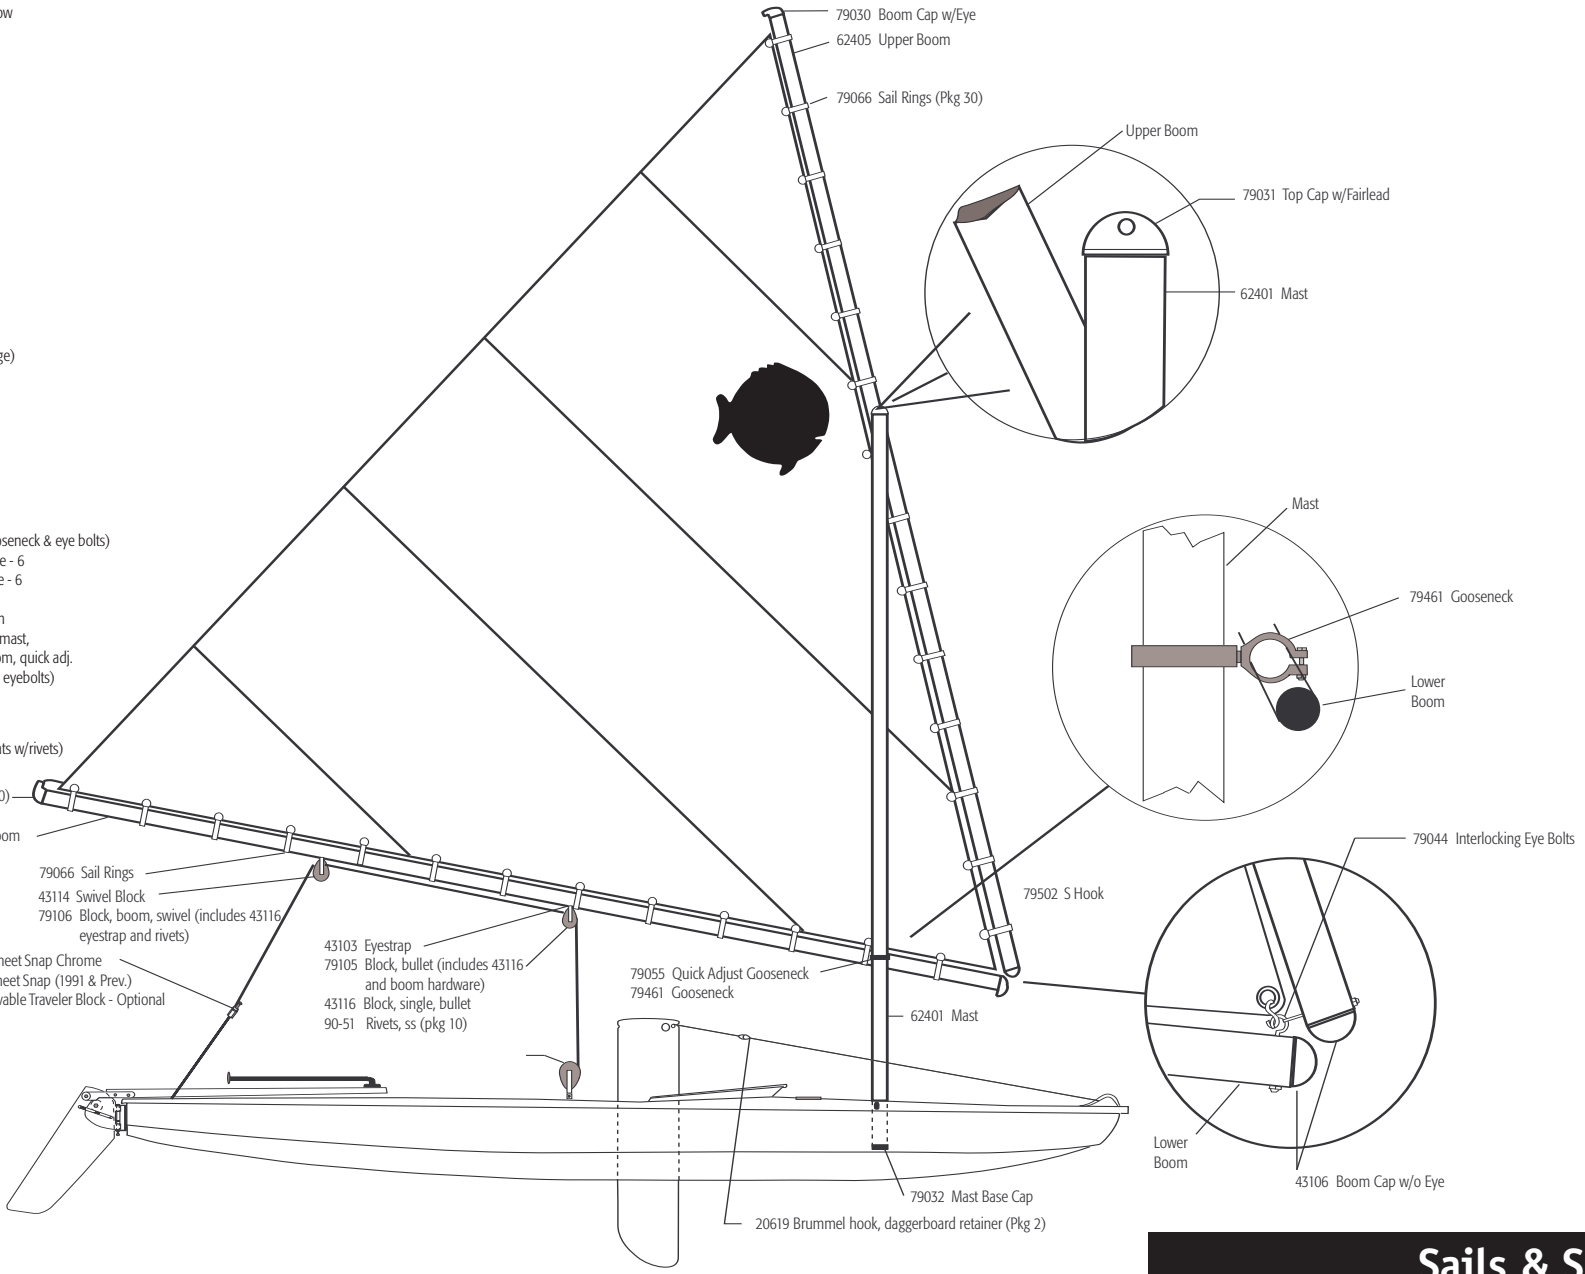

- 43509 Mainsheet Snap Chrome
- 43501 Mainsheet Snap (1991 & Prev.)
- 43508 Removable Traveler Block - Optional

- 43103 Eyestay
- 79105 Block, bullet (includes 43116 and boom hardware)
- 43116 Block, single, bullet
- 90-51 Rivets, ss (pkg 10)

VANGUARD®

Sails & Spars

Sunfish®

Spar Sets

- 62405 Boom, upper
- 79630 Upper booms, complete - 6
- 62401 Mast, sunfish, complete
- 79632 Masts, complete - 3
- 99228 Sunfish pro lower boom (includes (2) 80-23-0, cleat clam, aluminum
- 99229 Sunfish pro boom set (mast, upper boom, lower boom, quick adj. gooseneck, interlocking eyebolts)

Sails

- 22063 White race

79520 Race Upgrade

- 43327 Block, hexaratchet
- 10071 Spring
- 80-23-0 Cleat, clam, aluminum, need 2
- 60-53 Rivets (4)
- 22063 White race sail
- 79055 Quick adjust gooseneck
- 20039 Mainsheet, Rooster
- Acorn nut