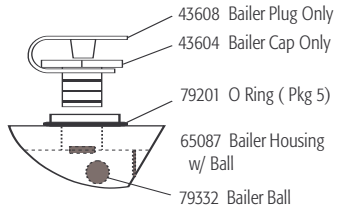

Sunfish

Parts Locator

Vanguard Sailboats
300 Highpoint Avenue
Portsmouth, RI 02871
www.teamvanguard.com

**For the dealer
nearest you, call**
800.966.SAIL

79260 Bailer Complete

Hull & Deck Fittings

Sails

- 21040 Bora Bora
- 21640 Bora Bora w/ window
- 21004 Green & White
- 21005 Sunrise
- 21605 Sunrise w/ window
- 21006 Carnival
- 21008 Newport
- 21010 Olympic III
- 21011 Storm
- 21025 Seabreeze
- 21023 Red & White
- 21060 Go Navy
- 21061 Mackinaw
- 21062 Mist
- 22063 White race

Sail Repair Tape

(Pricing found on line/repairs page)

- 38404 Black
- 38402 Green
- 38401 Yellow
- 38399 White
- 38398 Blue
- 38397 Red
- 38412 Pink

Spar Sets

- 62410 Boom set (includes gooseneck & eye bolts)
- 79630 Upper booms, complete - 6
- 79633 Lower booms, complete - 6
- 79632 Masts, complete - 3
- 99228 Sunfish pro lower boom
- 99229 Sunfish pro boom set (mast, upper boom, lower boom, quick adj. gooseneck, interlocking eyebolts)