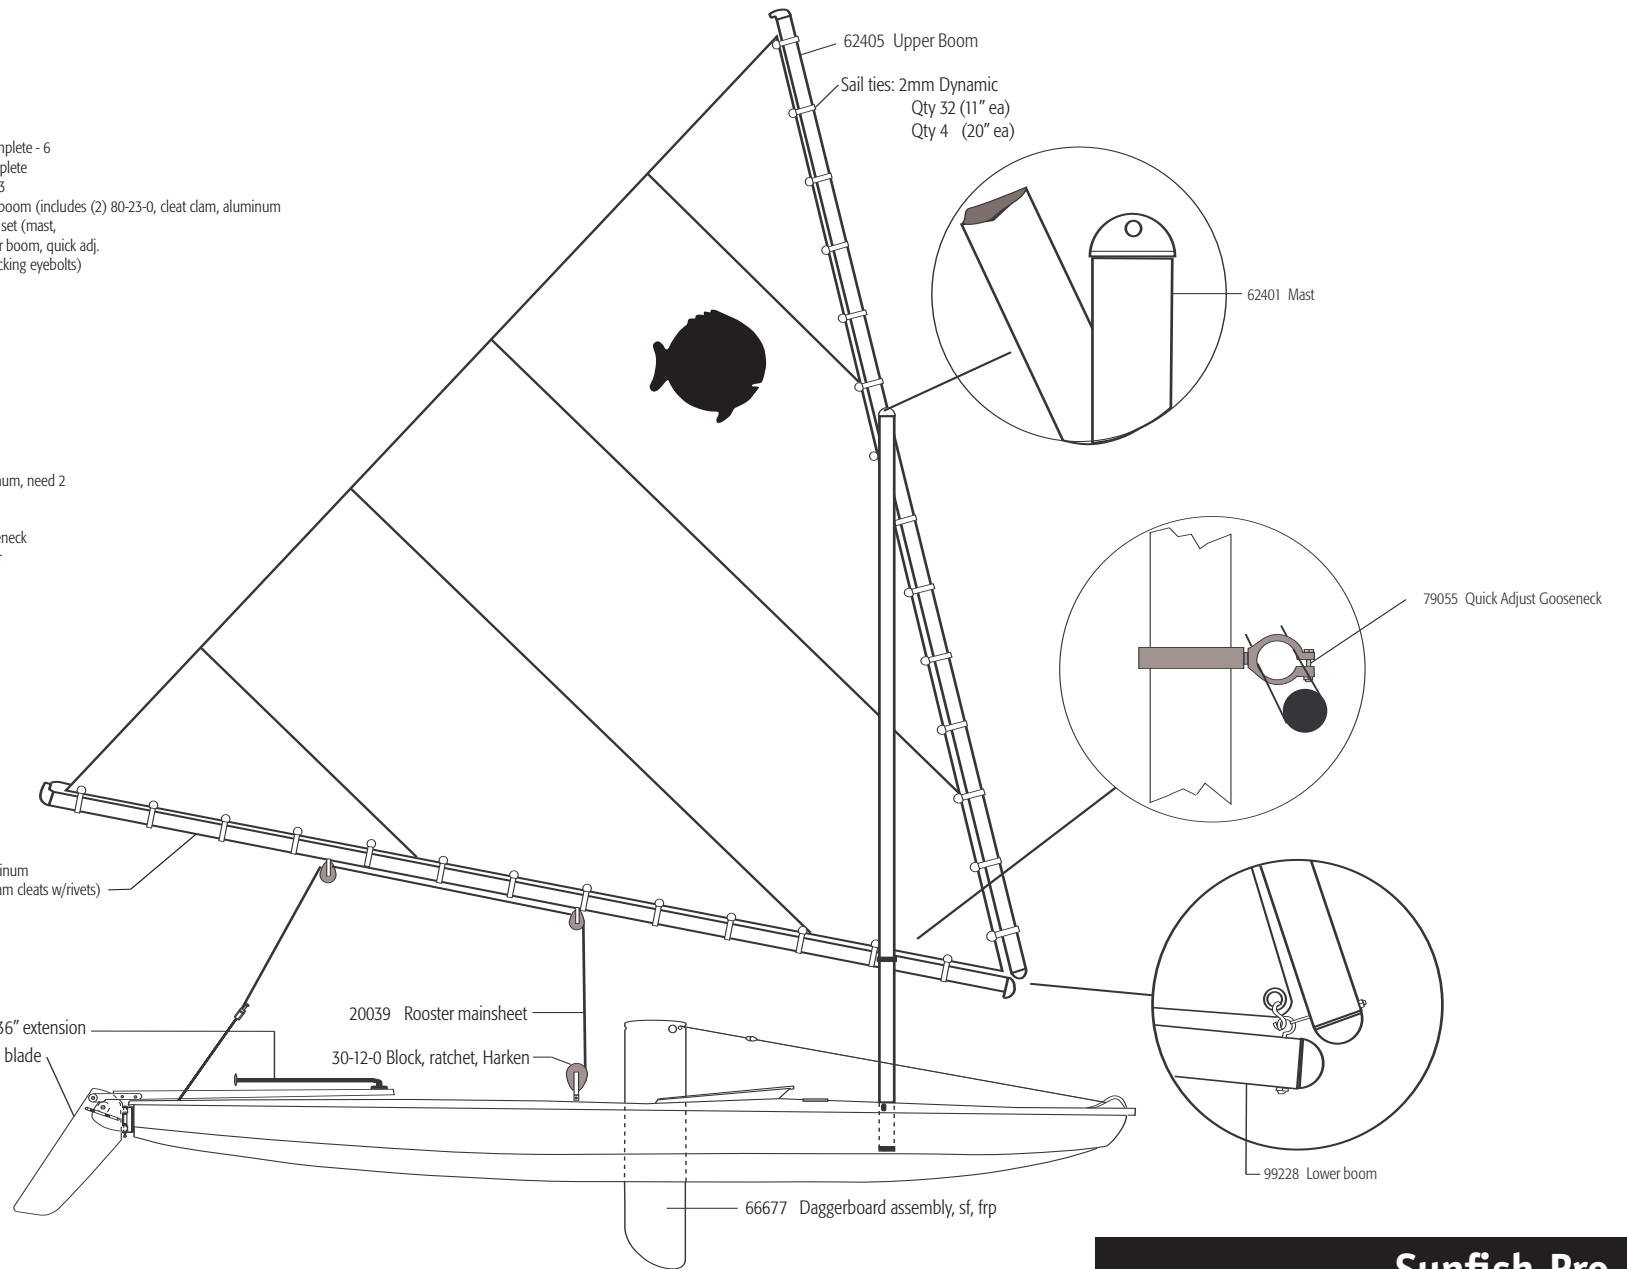

VANGUARD®

Sails & Spars

Sunfish®

Spar Sets

- 62405 Boom, upper
- 79630 Upper booms, complete - 6
- 62401 Mast, sunfish, complete
- 79632 Masts, complete - 3
- 99228 Sunfish pro lower boom (includes (2) 80-23-0, cleat clam, aluminum
- 99229 Sunfish pro boom set (mast, upper boom, lower boom, quick adj. gooseneck, interlocking eyebolts)

Sails

- 22063 White race

79520 Race Upgrade

- 43327 Block, hexaratchet
- 10071 Spring
- 80-23-0 Cleat, clam, aluminum, need 2
- 60-53 Rivets (4)
- 22063 White race sail
- 79055 Quick adjust gooseneck
- 20039 Mainsheet, Rooster
- Acorn nut

Sunfish Pro

43004 Tiller, Sunfish Pro, rigged w/36" extension

- 66677 Daggerboard, complete
- 90-24 Daggerboard stop set
- 66618 Wood daggerboard (not shown)
- 79051 Wood daggerboard spring

Accessories

- 20020 Tune-a-fish Kit Includes -
 - Mainsheet, Halyard, Outhauls
 - Sail clips, universal, hiking strap
- 38105 Blade carrier, straps
- 38103 Spar bag
- 38110 Snoot Boot
- 80517 Kingfisher wind indicator
- 43216 Feather Mate wind indicator
- 80520 Wind indicator, Kingfisher K100
- 30-33-0 Bag, cat bag, 5" for viking inspection port
- 35-33-0 Bag, fat bag, 5" for viking inspection port
- 11302 Inspection port, 5", gray